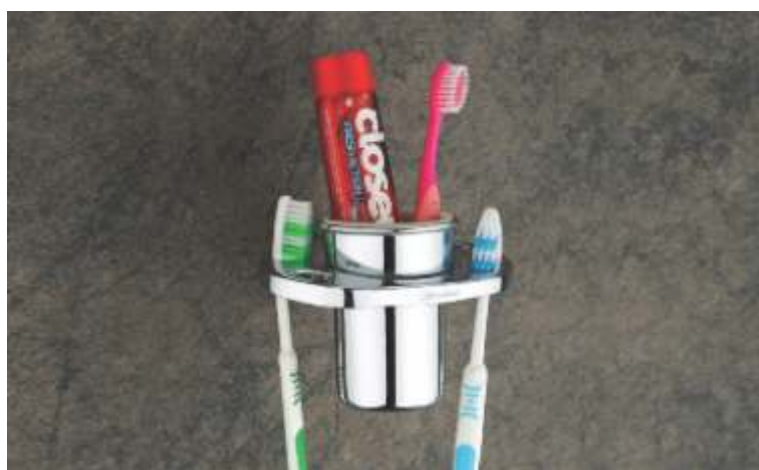

Standard Set Packing : Towel Rod-24", Soap Dish, Tumbler Holder, Napkin Ring, Rob Hook

Towel Rod - 18", 20", 22", 24"

EL : 70101

Soap Dish

EL : 70102

Tumbler Holder

EL : 70103

Rob Hook